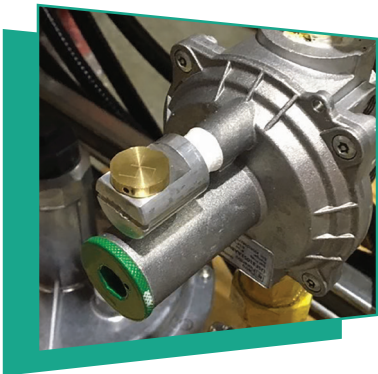

**Pietro
Fiorentini**

**THE
GOVERNOR**

Higher Capacity Hero!

MAIN FEATURES

- ANSI Z21.80A-2019 / CSA 6.22A-2019 Class I for outlet pressures up to 14" W.C. Certified
- ANSI Z21.18B-2019 / CSA 6.3B-2019 for inlet pressure up to 5 PSIG certified
- Integral Vent Limiter
- External Vent Limiter – no vent line required**
- Positive 100% bubble tight lockup
- Inlet and Outlet test ports
- 500 to 1 Turndown
- Filter included in all models